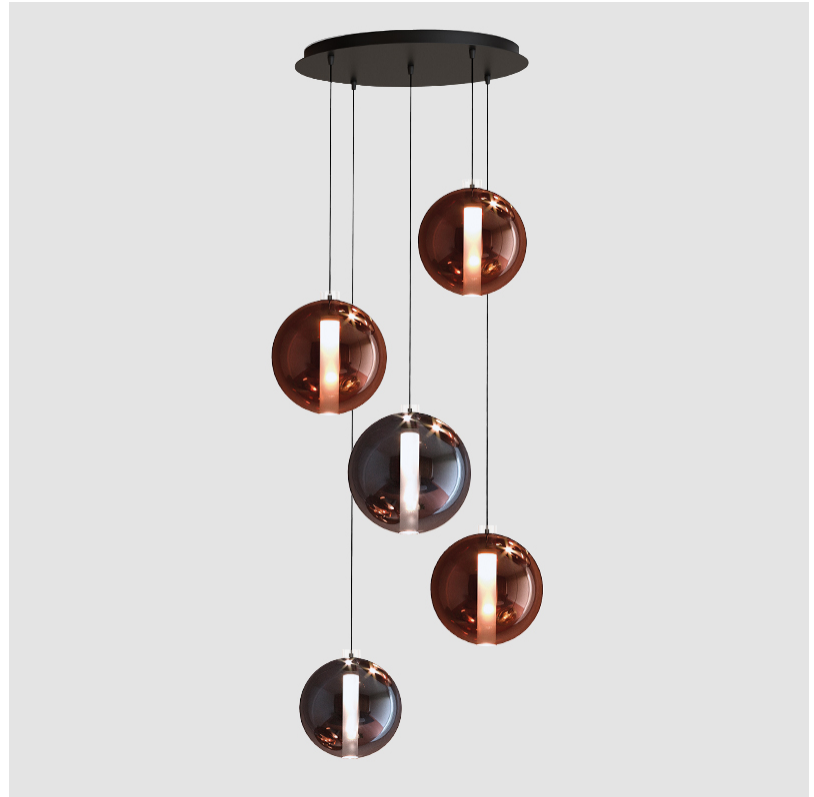

OSCURA MAX - 5 LIGHT CLUSTER SUSPENSION

D141228- : D141228-30K-CHR-TRA

base number Color Temperature Finish Options Finish Options

1. To build a product code in our configurator select the specify button on the base model # product page
2. To build a manual product code on this datasheet choose from the options listed below in blue font and add the suffix to the base model #

GENERAL

Series: Oscura Max
Subseries: Oscura Max - 5 Light Cluster
Brand: Cangini & Tucci
Division: Design
Mounting Type: Suspension
Mounting Location: Ceiling
Subcategory: Pendant

PHYSICAL

Shape: Round
Diameter (mm): 560
Diameter (in): 22 1/16
Height (mm): 560
Height (in): 22 1/16
Max. Overall Height (mm): 2560
Max. Overall Height (in): 100 13/16
Light Distribution: Omnidirectional
Weight (kg): 8.555
Weight (lbs): 18.86
Accent Finish: PSS
Fixture Material: Glass / Metal
Cable Details: 2,000mm Transparent cable

ELECTRICAL

Lamp Type: LED (Zhaga Standard)
Input Wattage (W): 39
Total Output Wattage (W): 30
Dimming: Non-Dimmable
Driver Included: Yes
Driver Location: Integrated
Input Voltage (V): 120 - 277
Constant Current (MA): 500mA
Upon Request: Non-Dimming / Phase Dimming (120Vac only) / 0-10V Dimming

LED

Number of LEDs: 5
Color Temperature (°K): 3000
Max. Delivered Lumen (lm): 4330
CRI: >90 CRI

OPTICAL

RATINGS AND CERTIFICATIONS

Certified By: Certified for North American Standards
IP rating: IP20