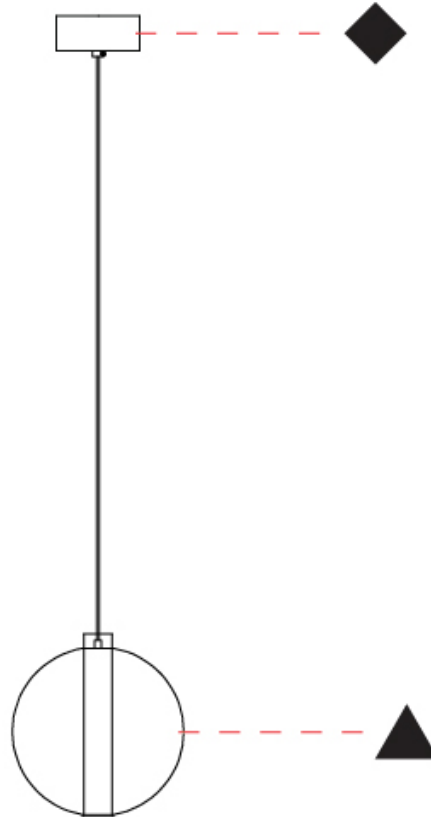

OSCURA MAX - MONOPOINT SUSPENSION

D141225-

PROJECT

TYPE

SPECIFIER

QUANTITY

DATE

D