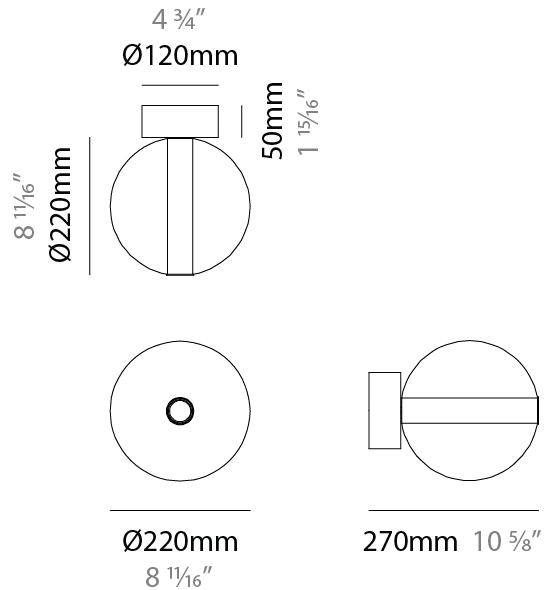

OSCURA MAX SURFACE

D143027-

base number   Color   Finish   Finish
Temperature   Options   Options

1. To build a product code in our configurator select the specify button on the base model # product page
2. To build a manual product code on this datasheet choose from the options listed below in blue font and add the suffix to the base model #

GENERAL

Series: Oscura Max
Brand: Cangini & Tucci
Division: Design
Mounting Type: Surface
Mounting Location: Wall
Subcategory: Ambient

PHYSICAL

Shape: Round
Diameter (mm): 220
Diameter (in): 8 ¹¹/₁₆
Height (mm): 220
Depth (mm): 270
Height (in): 8 ¹¹/₁₆
Depth (in): 10 ⁵/₈
Light Distribution: Omnidirectional
Weight (kg): 1.090
Weight (lbs): 1.09
Fixture Finish: [AMB / BLK / BRZ / GLD / GRN / PNK / RGD / RUB / SKB / SMK / STE / TOB / TRA](#)
Holder Finish: CHR / WHI / BLK / BCR
Fixture Material: Glass / Metal
Cable Details: 2,000mm Transparent cable

ELECTRICAL

Lamp Type: LED (Zhaga Standard)
Input Wattage (W): 7.8
Total Output Wattage (W): 6
Dimming: Non-Dimmable
Driver Included: Yes
Driver Location: Integrated
Input Voltage (V): 120 - 277
Constant Current (MA): 500mA
Upon Request: Non-Dimming / Phase Dimming (120Vac only) / 0-10V Dimming

LED

Color Temperature (°K): [2700 / 3000](#)
Max. Delivered Lumen (lm): 866
CRI: >90 CRI

OPTICAL

RATINGS AND CERTIFICATIONS

Certified By: Certified for North American Standards
IP rating: IP20

PROJECT
TYPE
SPECIFIER
QUANTITY
DATE