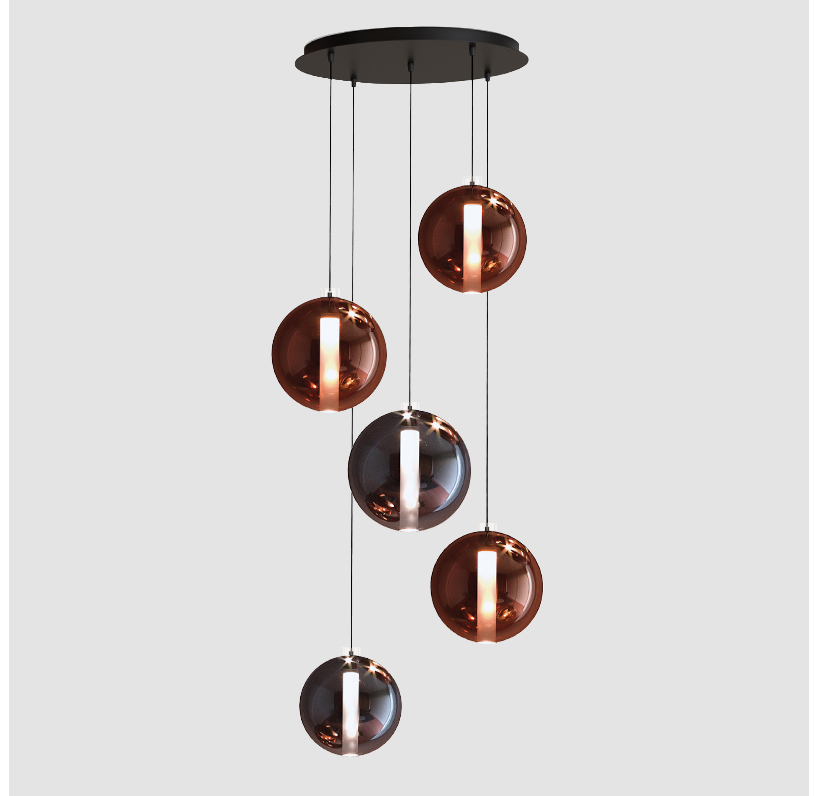

OSCURA MAX - 5 LIGHT CLUSTER SUSPENSION

D141228-30K-CHR-TRA-TRA-SMK-SMK-SMK

base number _____ Color _____ Finish _____
Temperature Options Finish Options

1. To build a product code in our configurator select the specify button on the base model # product page
2. To build a manual product code on this datasheet choose from the options listed below in blue font and add the suffix to the base model #

GENERAL

Series: Oscura Max
Subseries: Oscura Max - 5 Light Cluster
Brand: Cangini & Tucci
Division: Design
Mounting Type: Suspension
Mounting Location: Ceiling
Subcategory: Pendant

PHYSICAL

Shape: Round
Diameter (mm): 560
Diameter (in): 22 ⁷/₁₆
Height (mm): 560
Height (in): 22 ⁷/₁₆
Max. Overall Height (mm): 2560
Max. Overall Height (in): 100 ¹³/₁₆
Light Distribution: Omnidirectional
Weight (kg): 8.555
Weight (lbs): 18.86
Accent Finish: PSS
Fixture Material: Glass / Metal
Cable Details: 2,000mm Transparent cable

ELECTRICAL

Lamp Type: LED (Zhaga Standard)
Input Wattage (W): 39
Total Output Wattage (W): 30
Dimming: Non-Dimmable
Driver Included: Yes
Driver Location: Integrated
Input Voltage (V): 120 - 277
Constant Current (MA): 500mA
Upon Request: Non-Dimming / Phase Dimming (120Vac only) / 0-10V Dimming

LED

Number of LEDs: 5
Color Temperature (°K): 3000
Max. Delivered Lumen (lm): 4330
CRI: >90 CRI

OPTICAL

RATINGS AND CERTIFICATIONS

Certified By: Certified for North American Standards
IP rating: IP20