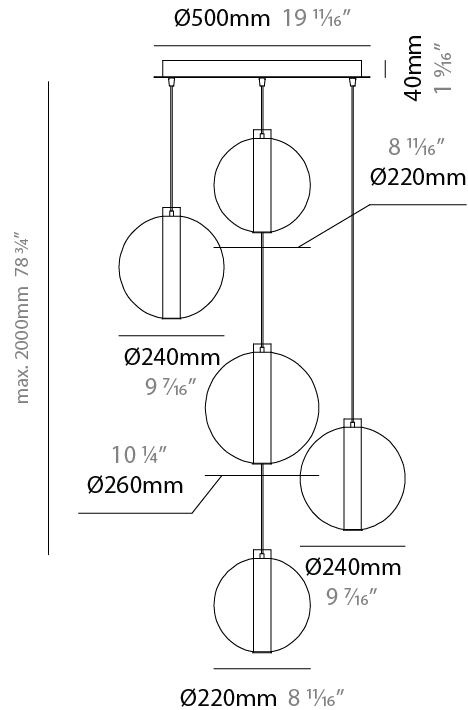

OSCURA MAX - 5 LIGHT CLUSTER SUSPENSION

D141228-30K-BCR-TRA-TRA-TRA-SMK-SMK

base number Color Finish Finish
Temperature Options Options

1. To build a product code in our configurator select the specify button on the base model # product page
2. To build a manual product code on this datasheet choose from the options listed below in blue font and add the suffix to the base model #

GENERAL

Series: Oscura Max
Subseries: Oscura Max - 5 Light Cluster
Brand: Cangini & Tucci
Division: Design
Mounting Type: Suspension
Mounting Location: Ceiling
Subcategory: Pendant

PHYSICAL

Shape: Round
Diameter (mm): 560
Diameter (in): 22 ⁷/₁₆
Height (mm): 560
Height (in): 22 ⁷/₁₆
Max. Overall Height (mm): 2560
Max. Overall Height (in): 100 ¹³/₁₆
Light Distribution: Omnidirectional
Weight (kg): 8.555
Weight (lbs): 18.86
Accent Finish: PSS
Fixture Material: Glass / Metal
Cable Details: 2,000mm Transparent cable

ELECTRICAL

Lamp Type: LED (Zhaga Standard)
Input Wattage (W): 39
Total Output Wattage (W): 30
Dimming: Non-Dimmable
Driver Included: Yes
Driver Location: Integrated
Input Voltage (V): 120 - 277
Constant Current (MA): 500mA
Upon Request: Non-Dimming / Phase Dimming (120Vac only) / 0-10V Dimming

LED

Number of LEDs: 5
Color Temperature (°K): 3000
Max. Delivered Lumen (lm): 4330
CRI: >90 CRI

OPTICAL

RATINGS AND CERTIFICATIONS

Certified By: Certified for North American Standards
IP rating: IP20