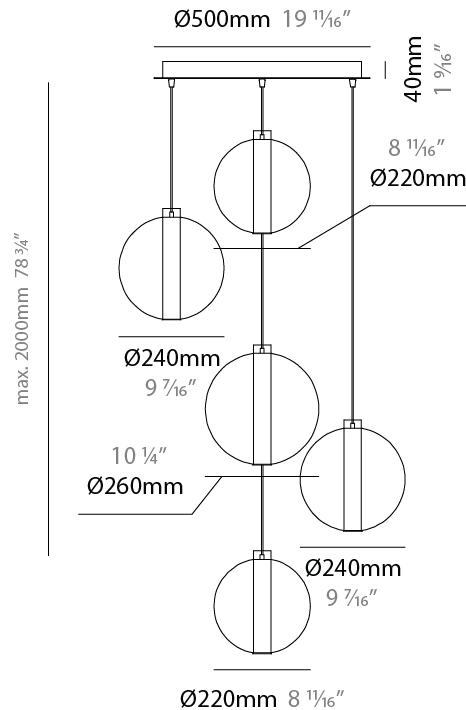

OSCURA MAX - 5 LIGHT CLUSTER SUSPENSION

D141228-30K-CHR-TRA-TRA-SMK-SMK-SMK

base number _____ Color _____ Finish _____
Temperature Options Finish Options

1. To build a product code in our configurator select the specify button on the base model # product page
2. To build a manual product code on this datasheet choose from the options listed below in blue font and add the suffix to the base model #

GENERAL

Series: Oscura Max
Subseries: Oscura Max - 5 Light Cluster
Brand: Cangini & Tucci
Division: Design
Mounting Type: Suspension
Mounting Location: Ceiling
Subcategory: Pendant

PHYSICAL

Shape: Round
Diameter (mm): 560
Diameter (in): 22 ⁷/₁₆
Height (mm): 560
Height (in): 22 ⁷/₁₆
Max. Overall Height (mm): 2560
Max. Overall Height (in): 100 ¹³/₁₆
Light Distribution: Omnidirectional
Weight (kg): 8.555
Weight (lbs): 18.86
Accent Finish: PSS
Fixture Material: Glass / Metal
Cable Details: 2,000mm Transparent cable

ELECTRICAL

Lamp Type: LED (Zhaga Standard)
Input Wattage (W): 39
Total Output Wattage (W): 30
Dimming: Non-Dimmable
Driver Included: Yes
Driver Location: Integrated
Input Voltage (V): 120 - 277
Constant Current (MA): 500mA
Upon Request: Non-Dimming / Phase Dimming (120Vac only) / 0-10V Dimming

LED

Number of LEDs: 5
Color Temperature (°K): 3000
Max. Delivered Lumen (lm): 4330
CRI: >90 CRI

OPTICAL

RATINGS AND CERTIFICATIONS

Certified By: Certified for North American Standards
IP rating: IP20